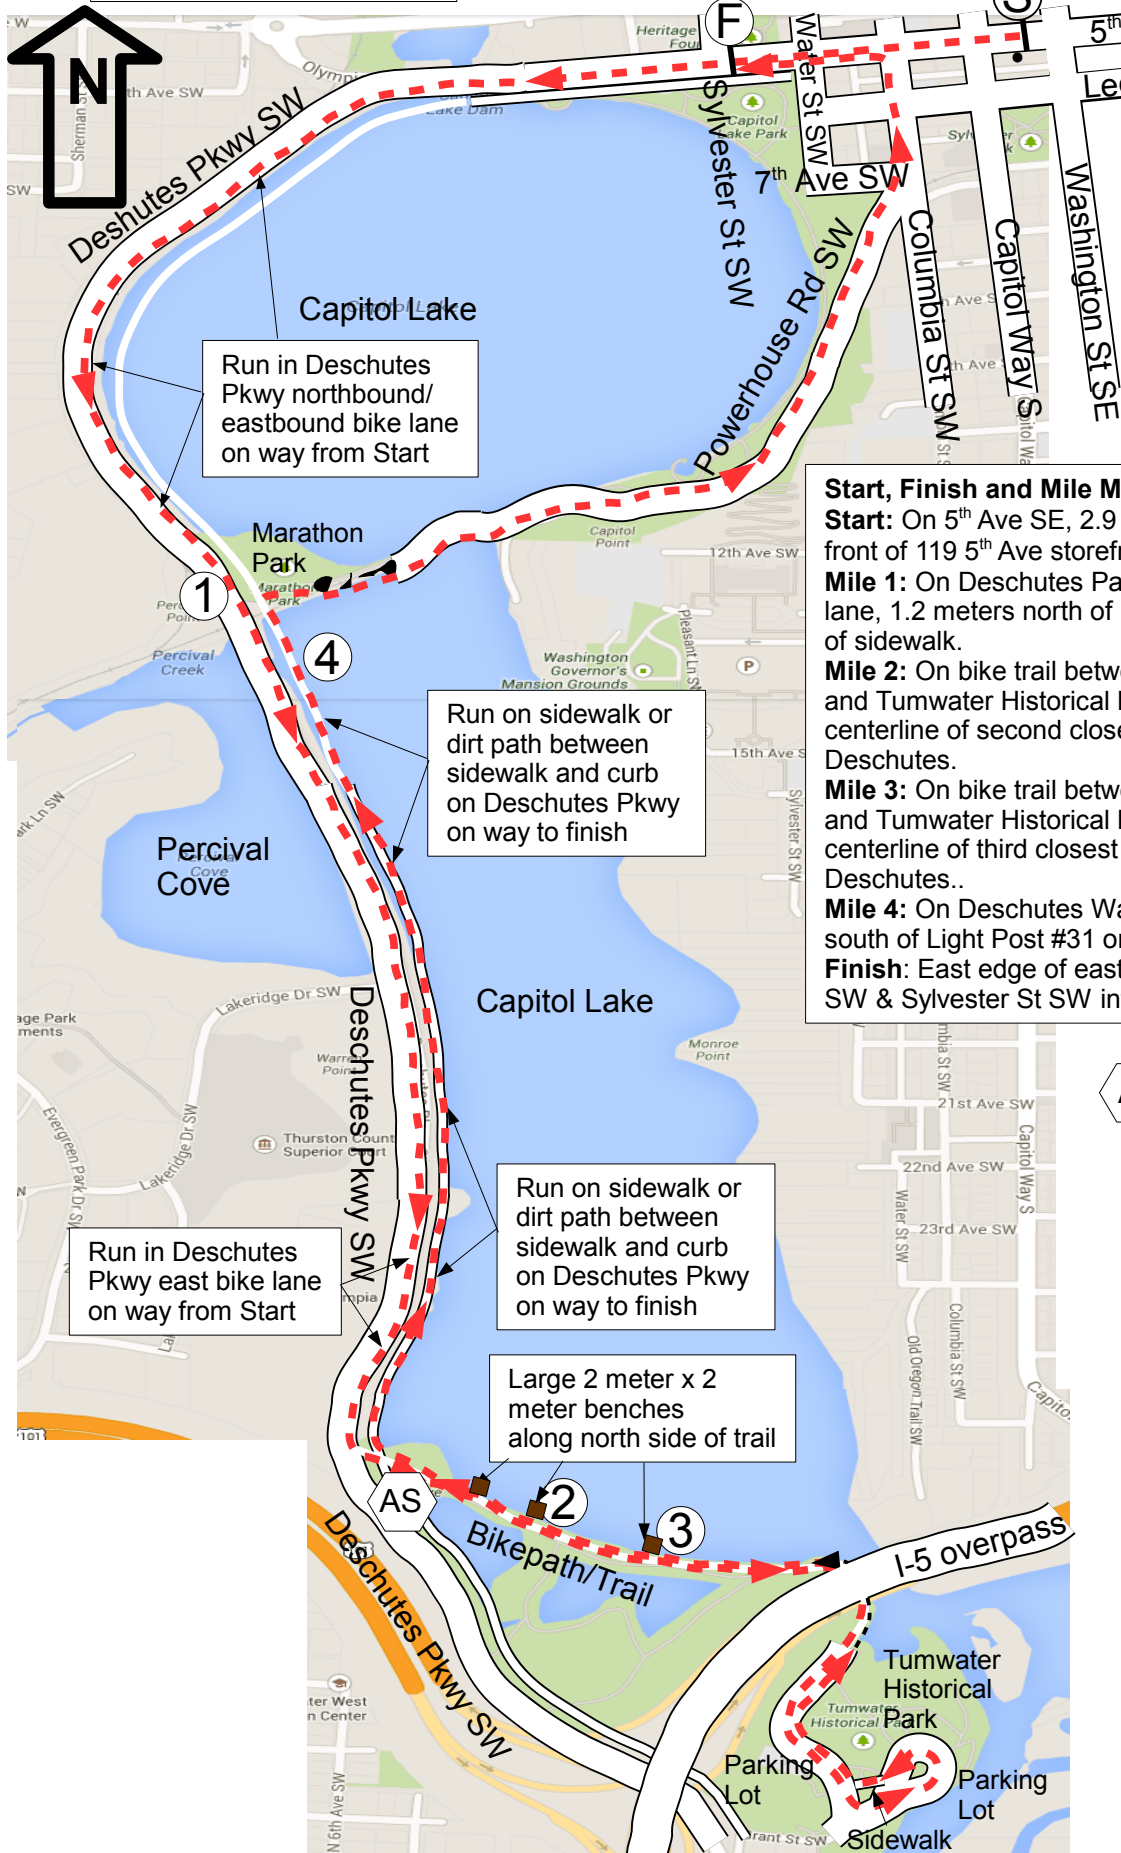

USATF Certification
#WA14021MN

Lakefair 8k Olympia, Washington

Effective Dates
6-27-14 to 12-31-24

Map
not to
Scale

Start, Finish and Mile Mark Descriptions
Start: On 5th Ave SE, 2.9 meters east of Light Post in front of 119 5th Ave storefront.
Mile 1: On Deschutes Parkway SW northbound bike lane, 1.2 meters north of Light Post #33 on east edge of sidewalk.
Mile 2: On bike trail between Deschutes Parkway SW and Tumwater Historical Park, 4.6 meters east of centerline of second closest large square bench from Deschutes.
Mile 3: On bike trail between Deschutes Parkway SW and Tumwater Historical Park, 3.5 meters east of centerline of third closest large square bench from Deschutes..
Mile 4: On Deschutes Way SW sidewalk, 8.6 meters south of Light Post #31 on east edge of sidewalk.
Finish: East edge of east crosswalk across 5th Ave SW & Sylvester St SW intersection.

 = Aid Station/Sanicans

Elevation Profile:
Entire course is within 2-25 ft above Sea Level; course is very flat and fast